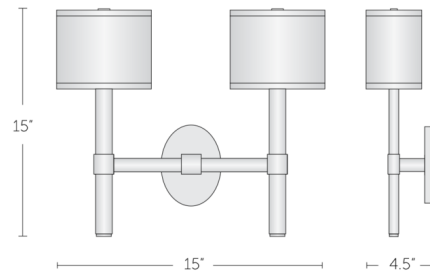

## Oval Double Wall Sconce By Boyd Lighting

### Description

The Oval Double Wall Sconce offers a transitional aesthetic that will feel at home in modern and traditional spaces alike. The sconce is composed of a pair of oblong white linen shades supported by a sleek vertical stems. The shade's oval shape is echoed in the sconce's backplate, which also provides an understated decorative accent.

### Specifications

COLOR	White Linen
BODY FINISH	Antiqued Boyd Brass
WATTAGE	14W
DIMMER	Standard 120V
DIMENSIONS	15"W x 15"H x 4.5"D
BULB NOT INCLUDED	2 x B10/Candelabra (E12)/7W/120V LED

CLICK TO VIEW PRODUCT