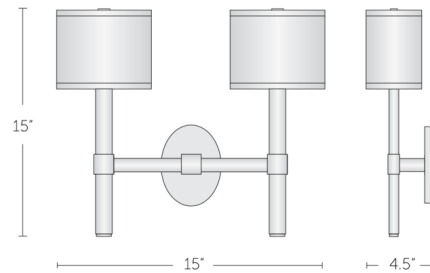

Lightology

lightology.com
866-954-4489
04-23-26

Project: _____

Company: _____

Location: _____ Fixture Type: _____

SPEC #: **BOY1280555**

Approved On: _____ Approved By: _____

Oval Double Wall Sconce By Boyd Lighting

Description

The Oval Double Wall Sconce offers a transitional aesthetic that will feel at home in modern and traditional spaces alike. The sconce is composed of a pair of oblong white linen shades supported by a sleek vertical stems. The shade's oval shape is echoed in the sconce's backplate, which also provides an understated decorative accent.

Shown in antiqued boyd brass / white linen

Specifications

COLOR White Linen
BODY FINISH Antiqued Boyd Brass
WATTAGE 14W
DIMMER Standard 120V
DIMENSIONS 15"W x 15"H x 4.5"D
BULB NOT INCLUDED 2 x B10/Candelabra (E12)/7W/120V LED