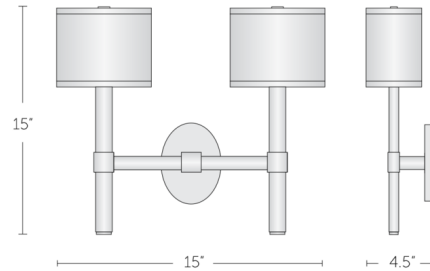

Lightology

lightology.com
866-954-4489
06-08-25

Project: _____

Company: _____

Location: _____ Fixture Type: _____

SPEC #: **BOY1280555**

Approved On: _____ Approved By: _____

Oval Double Wall Sconce By Boyd Lighting

Description

The Oval Double Wall Sconce offers a transitional aesthetic that will feel at home in modern and traditional spaces alike. The sconce is composed of a pair of oblong white linen shades supported by a sleek vertical stems. The shade's oval shape is echoed in the sconce's backplate, which also provides an understated decorative accent.

Shown in antiqued boyd brass / white linen

Specifications

COLOR White Linen
BODY FINISH Antiqued Boyd Brass
WATTAGE 14W
DIMMER Standard 120V
DIMENSIONS 15"W x 15"H x 4.5"D
BULB NOT INCLUDED 2 x B10/Candelabra (E12)/7W/120V LED