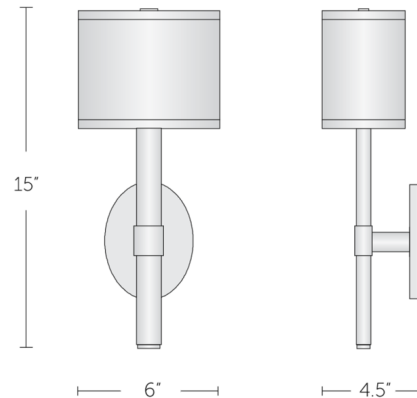

## Oval Wall Sconce By Boyd Lighting

### Description

The Oval Wall Sconce offers a transitional aesthetic that will feel at home in modern and traditional spaces alike. The sconce is composed of an oblong white linen shade supported by a sleek vertical stem. The shade's oval shape is echoed in the sconce's backplate, which also provides an understated decorative accent.

### Specifications

COLOR . . . . . White Linen  
BODY FINISH . . . . . Antiqued Boyd Brass  
WATTAGE . . . . . 7W  
DIMMER . . . . . Standard 120V  
DIMENSIONS . . . . . 6"W x 15"H x 4.5"D  
BULB NOT INCLUDED . . . . . 1 x B10/Candelabra (E12)/7W/120V LED