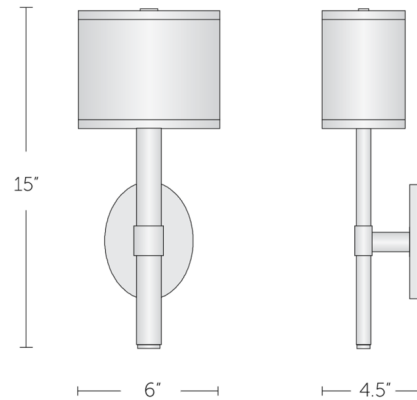

Lightology

lightology.com
866-954-4489
04-23-26

Project: _____

Company: _____

Location: _____ Fixture Type: _____

SPEC #: **BOY1280561**

Approved On: _____ Approved By: _____

Oval Wall Sconce By Boyd Lighting

Description

The Oval Wall Sconce offers a transitional aesthetic that will feel at home in modern and traditional spaces alike. The sconce is composed of an oblong white linen shade supported by a sleek vertical stem. The shade's oval shape is echoed in the sconce's backplate, which also provides an understated decorative accent.

Shown in antiqued boyd brass / white linen

Specifications

| | |
|-------------------|--------------------------------------|
| COLOR | White Linen |
| BODY FINISH | Antiqued Boyd Brass |
| WATTAGE | 7W |
| DIMMER | Standard 120V |
| DIMENSIONS | 6"W x 15"H x 4.5"D |
| BULB NOT INCLUDED | 1 x B10/Candelabra (E12)/7W/120V LED |