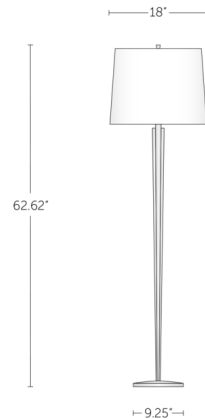

Lightology

lightology.com
866-954-4489
04-24-26

Project: _____

Company: _____

Location: _____ Fixture Type: _____

SPEC #: **BOY1280568**

Approved On: _____ Approved By: _____

Pacific Heights Floor Lamp By Boyd Lighting

Description

The Pacific Heights Floor Lamp offers a modern twist on the quintessential candlestick lamp. The stem's tapered silhouette and squared edges create a dramatic expression. A slightly tapered white linen shade caps the lamp with a neatly tailored accent. 3-way switch located on socket.

Shown in polished nickel / white linen

Specifications

COLOR White Linen
BODY FINISH Polished Nickel
WATTAGE 150W
DIMMER Included
DIMENSIONS 18"W x 62.62"H
BULB NOT INCLUDED 1 x A21 3-Way/Medium (E26)/150W/120V Incandescent
OTHER BULB OPTIONS A21/Medium (E26)/120V LED

Technical Information

PRODUCT DIMENSIONS Base: 9.25" diameter

CLICK TO VIEW PRODUCT

Notes: