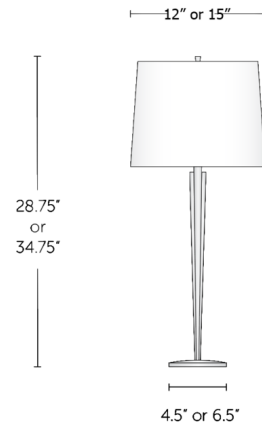

Lightology

lightology.com
866-954-4489
06-03-26

Project: _____

Company: _____

Location: _____ Fixture Type: _____

SPEC #: **BOY1280570**

Approved On: _____ Approved By: _____

Pacific Heights Table Lamp By Boyd Lighting

Description

The Pacific Heights Table Lamp offers a modern twist on the quintessential candlestick lamp. The stem's tapered silhouette and squared edges create a dramatic expression. A slightly tapered white linen shade caps the lamp with a neatly tailored accent. 3-way switch located on socket.

Shown in polished brass / white linen

Specifications

COLOR White Linen
BODY FINISH Polished Brass
WATTAGE 150W
DIMMER Included
DIMENSIONS 15"W x 34.75"H
BULB NOT INCLUDED 1 x A21 3-Way/Medium (E26)/150W/120V Incandescent