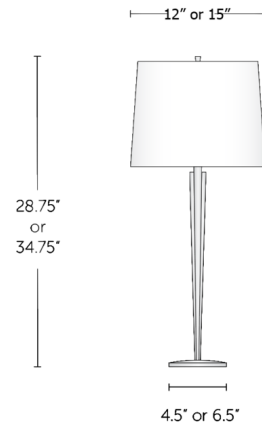

### Description

The Pacific Heights Table Lamp offers a modern twist on the quintessential candlestick lamp. The stem's tapered silhouette and squared edges create a dramatic expression. A slightly tapered white linen shade caps the lamp with a neatly tailored accent. 3-way switch located on socket.

### Specifications

COLOR . . . . . White Linen  
BODY FINISH . . . . . Polished Brass  
WATTAGE . . . . . 150W  
DIMMER . . . . . Included  
DIMENSIONS . . . . . 12"W x 28.75"H  
BULB NOT INCLUDED . . . . . 1 x A21 3-Way/Medium (E26)/150W/120V Incandescent  
OTHER BULB OPTIONS . . . . . 1 x A21/Medium (E26)/120V LED