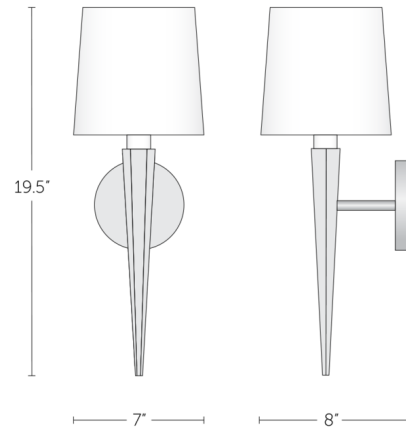

## Pacific Heights Wall Sconce By Boyd Lighting

### Description

The Pacific Heights Wall Sconce offers a modern twist on the quintessential candlestick lamp. The stem's tapered silhouette and squared edges create a dramatic expression. A slightly tapered white linen shade caps the lamp with a neatly tailored accent.

### Specifications

COLOR	White Linen
BODY FINISH	Polished Nickel
WATTAGE	60W
DIMMER	Standard 120V
DIMENSIONS	7"W x 19.5"H x 8"D
BULB NOT INCLUDED	1 x B10/Candelabra (E12)/60W/120V Incandescent
OTHER BULB OPTIONS	1 x B10/Candelabra (E12)/120V LED

### Technical Information

PRODUCT DIMENSIONS	Backplate: 4.75" diameter
--------------------	---------------------------

CLICK TO VIEW PRODUCT

Notes: