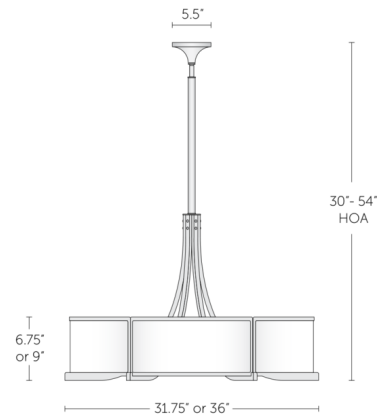

### Description

The Parisian Pendant features a circular silhouette with sloping panels of white acrylic supported by a hand-finished brass frame. Parisian's understated details create a subtle but elegant look that will complement a wide variety of interior decor styles. Overall hanging height specified to order: 30 inch minimum to 54 inch maximum.

### Specifications

COLOR	White
BODY FINISH	Antiqued Boyd Brass
WATTAGE	240W
DIMMER	Standard 120V
DIMENSIONS	31.75"W x 6.75"H
BULB NOT INCLUDED	6 x A19/Medium (E26)/40W/120V Incandescent
OTHER BULB OPTIONS	1 x A19/Medium (E26)/120V LED

### Technical Information

PRODUCT DIMENSIONS	Canopy: 5.5" diameter
--------------------	-----------------------

CLICK TO VIEW PRODUCT

Notes: