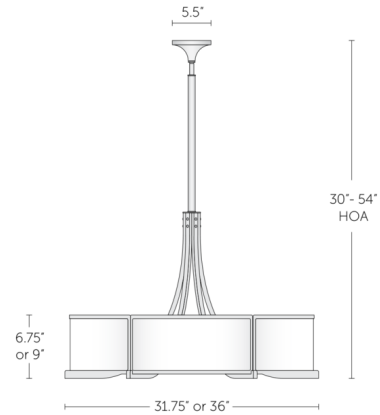

Description

The Parisian Pendant features a circular silhouette with sloping panels of white acrylic supported by a hand-finished brass frame. Parisian's understated details create a subtle but elegant look that will complement a wide variety of interior decor styles. Overall hanging height specified to order: 30 inch minimum to 54 inch maximum.

Shown in satin nickel / white

Specifications

COLOR	White
BODY FINISH	Satin Nickel
WATTAGE	240W
DIMMER	Standard 120V
DIMENSIONS	31.75"W x 6.75"H
BULB NOT INCLUDED	6 x A19/Medium (E26)/40W/120V Incandescent