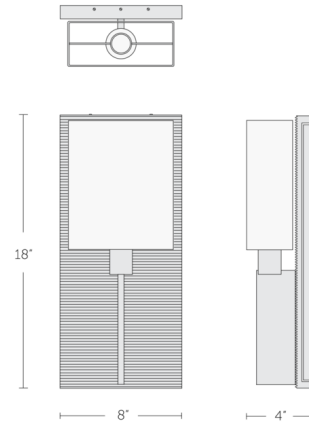

By Boyd Lighting

Description

The Pisces Wall Sconce offers an intriguing juxtaposition of textures by pairing a white linen box shade and precisely machined brass hardware with a ridged, cast brass backplate. The irregularly grooved texture is hand-cast in Chicago before being assembled by Boyd's expert artisans in Colorado. Pisces' clean-lined rectangular silhouette and shallow projection from the wall make it a versatile accent piece for any space.

Shown in satin brass / white linen

Specifications

COLOR White Linen
BODY FINISH Satin Brass
WATTAGE 7W
DIMMER Standard 120V
DIMENSIONS 8"W x 18"H x 4"D
BULB NOT INCLUDED 1 x B10/Candelabra (E12)/7W/120V LED