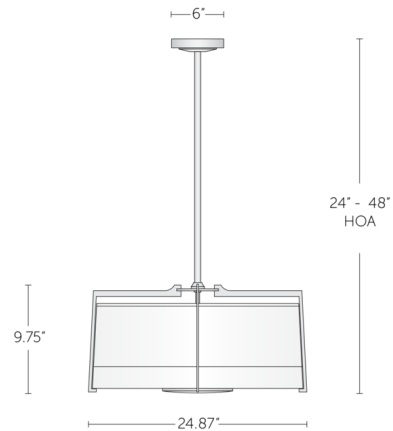

Description

The Soleil Salon Pendant offers a sleek modern interpretation of the classic pendant with a precision-engineered brass frame surrounding a fabric drum shade. Overall height specified to order: 24 inch minimum to 48 inch maximum.

Specifications

COLOR	White
BODY FINISH	Satin Nickel
WATTAGE	480W
DIMMER	Standard 120V
DIMENSIONS	24.8"W x 9.75"H
BULB NOT INCLUDED	8 x B10/Candelabra (E12)/60W/120V Incandescent
OTHER BULB OPTIONS	8 x B10/Candelabra (E12)/120V LED

Technical Information

PRODUCT DIMENSIONS	Canopy: 6" diameter
--------------------	---------------------

Shown in satin nickel / white

CLICK TO VIEW PRODUCT

Notes: