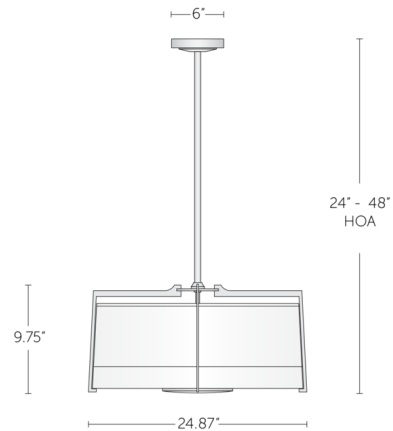

Shown in satin nickel / white