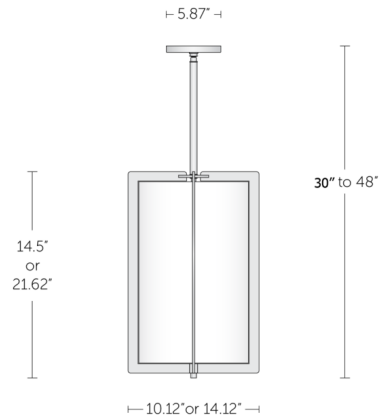

## Crisscross Lantern Pendant By Boyd Lighting

### Description

The Crisscross Lantern Pendant features a white acrylic cylindrical shade framed by intersecting brass bands. Overall height specified to order: 30 inch minimum to 48 inch maximum.

Shown in satin nickel / white

### Specifications

COLOR	White
BODY FINISH	Satin Nickel
WATTAGE	150W
DIMMER	Standard 120V
DIMENSIONS	10.12"W x 14.5"H
BULB NOT INCLUDED	1 x A21/Medium (E26)/150W/120V Incandescent
OTHER BULB OPTIONS	1 x A21/Medium (E26)/120V LED