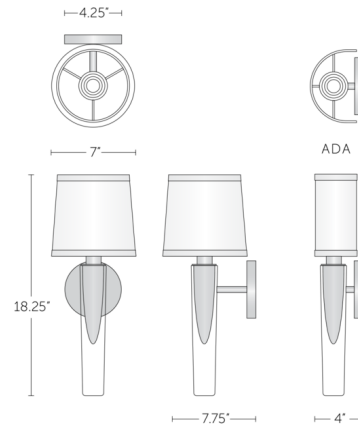

By Boyd Lighting

Description

The Grasse Wall Sconce takes inspiration from Grasse, France, widely known as the perfume capital of the world, and features an elegant Czech, blown-glass stem reminiscent of a perfume bottle. The colored glass is perfect for adding a pop of color to any wall, and a tapered linen shade completes the look with a neatly tailored accent. Available with a half-shade for ADA-compliant applications (4 inch depth) or a full shade (7.75 inch depth).

Shown in polished nickel / orange

Specifications

COLOR Orange
BODY FINISH Polished Nickel
WATTAGE 60W
DIMMER Standard 120V
DIMENSIONS 7"W x 18.25"H x 7.75"D
BULB NOT INCLUDED 1 x B10/Candelabra (E12)/60W/120V Incandescent
OTHER BULB OPTIONS 1 x B10/Candelabra (E12)/120V LED

Technical Information

PRODUCT DIMENSIONS Backplate: 4.75" diameter

CLICK TO VIEW PRODUCT

Notes: