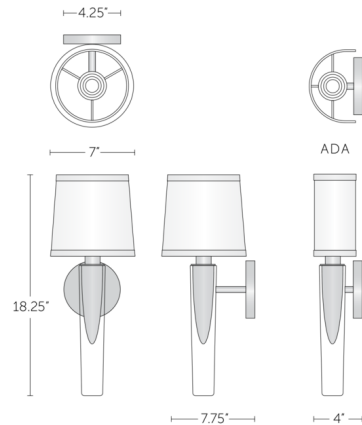

Lightology

lightology.com
866-954-4489
04-17-26

Project: _____

Company: _____

Location: _____ Fixture Type: _____

SPEC #: **BOY1280704**

Approved On: _____ Approved By: _____

Grasse Wall Sconce By Boyd Lighting

Description

The Grasse Wall Sconce takes inspiration from Grasse, France, widely known as the perfume capital of the world, and features an elegant Czech, blown-glass stem reminiscent of a perfume bottle. The colored glass is perfect for adding a pop of color to any wall, and a tapered linen shade completes the look with a neatly tailored accent. Available with a half-shade for ADA-compliant applications (4 inch depth) or a full shade (7.75 inch depth).

Shown in polished nickel / orange

Specifications

COLOR Orange
 BODY FINISH Polished Nickel
 WATTAGE 60W
 DIMMER Standard 120V
 DIMENSIONS 7"W x 18.25"H x 7.75"D
 BULB NOT INCLUDED 1 x B10/Candelabra (E12)/60W/120V Incandescent
 OTHER BULB OPTIONS 1 x B10/Candelabra (E12)/120V LED

Technical Information

PRODUCT DIMENSIONS Backplate: 4.75" diameter

CLICK TO VIEW PRODUCT

Notes: