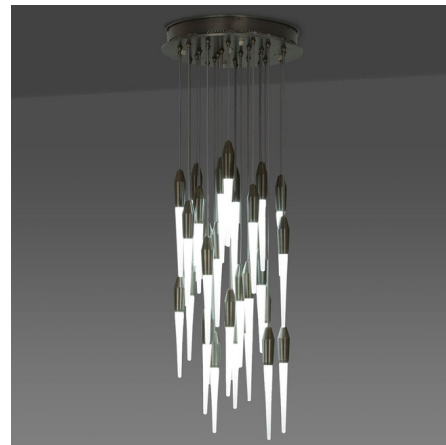

Lightology

lightology.com
866-954-4489
04-24-26

Project: _____

Company: _____

Location: _____ Fixture Type: _____

SPEC #: **BOY1280777**

Approved On: _____ Approved By: _____

Icicle Disk Multi Light Pendant By Boyd Lighting

Description

The Icicle Disk Multi Light Pendant features a cluster of icicle-shaped pendants descending from a single round canopy to create a dazzling cascade of light. This modern take on the chandelier is perfect for introducing a dramatic visual element to a dining room or foyer. Dimmable with ELV, TRIAC, and 0-10V dimmers. Overall hanging height between 36 and 60 inches (specify overall height at time of order). Note: Due to the weight of the fixture, additional ceiling support is required for the 20 inch size.

Specifications

COLOR . . . . . Etched Glass Icicle
BODY FINISH . . . . . Antiqued Boyd Brass
WATTAGE 11.6W
DIMMER . . . . . Low Voltage Electronic
DIMENSIONS . . . . . 13"W x 36"H
INTEGRATED LED MODULE . . . . . 11 x LED/1.05W/120-277V LED

Technical Information

COLOR RENDERING . . . . . 90 CRI
LAMP COLOR 3000K
LUMENS/WATT 523.81
LUMINOUS FLUX . . . . . 550 lumens

Shown in antiqued boyd brass / etched glass icicle