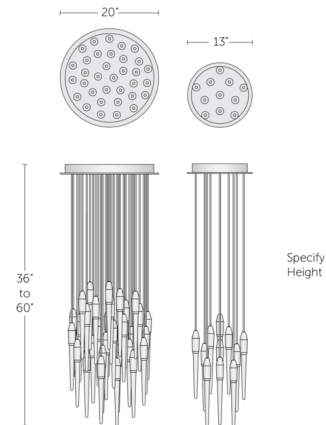

### Description

The Icicle Disk Multi Light Pendant features a cluster of icicle-shaped pendants descending from a single round canopy to create a dazzling cascade of light. This modern take on the chandelier is perfect for introducing a dramatic visual element to a dining room or foyer. Dimmable with ELV, TRIAC, and 0-10V dimmers. Overall hanging height between 36 and 60 inches (specify overall height at time of order). Note: Due to the weight of the fixture, additional ceiling support is required for the 20 inch size.

### Specifications

COLOR . . . . . Etched Glass Icicle  
 BODY FINISH . . . . . Antiqued Boyd Brass  
 WATTAGE . . . . . 11.6W  
 DIMMER . . . . . Low Voltage Electronic  
 DIMENSIONS . . . . . 13"W x 36"H  
 INTEGRATED LED MODULE . . . . . 11 x LED/1.05W/120-277V LED

### Technical Information

COLOR RENDERING . . . . . 90 CRI  
 LAMP COLOR . . . . . 3000K  
 LUMENS/WATT . . . . . 523.81  
 LUMINOUS FLUX . . . . . 550 lumens

Shown in antiqued boyd brass / etched glass icicle