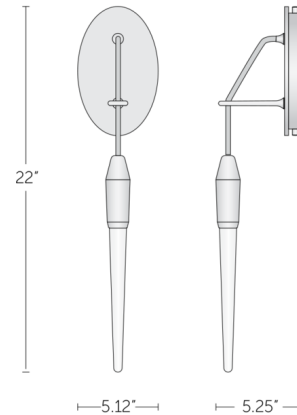

Description

The Icicle Drop Wall Sconce features an icicle-shaped glass diffuser suspended from an oval backplate for an elegant modern look. The sconce's angular, tapered form will add a dramatic accent to any interior.

Specifications

COLOR Clear Glass Icicle
BODY FINISH Polished Nickel
WATTAGE 3W
DIMMER Not Dimmable
DIMENSIONS 5.12"W x 22"H x 5.25"D
INTEGRATED LED MODULE 1 x LED/3W/120-277V LED

Technical Information

COLOR RENDERING 90 CRI
LAMP COLOR 2700K
LUMENS/WATT 66.67
LUMINOUS FLUX 200 lumens

Shown in polished nickel / clear glass icicle

CLICK TO VIEW PRODUCT

Notes: