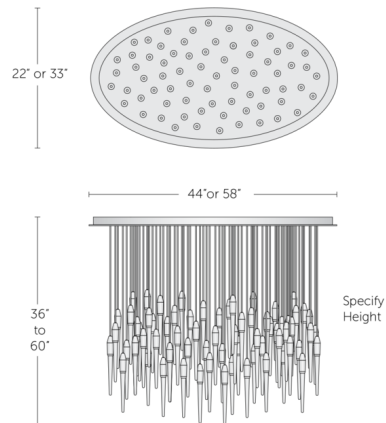

Description

The Icicle Ellipse Multi Light Pendant features a cluster of icicle-shaped pendants descending from a single elliptical canopy to create a dazzling cascade of light. This modern take on the chandelier is perfect for introducing a dramatic visual element over a dining table or counter. Dimmable with ELV, TRIAC, and 0-10V dimmers. Overall hanging height between 36 and 60 inches (specify overall height at time of order). Note: Due to the weight of the fixture, additional ceiling support is required.

Specifications

COLOR Etched Glass Icicle
 BODY FINISH Satin Brass
 WATTAGE 60W
 DIMMER Low Voltage Electronic
 DIMENSIONS 44"W x 36"H x 22"D
 INTEGRATED LED MODULE 50 x LED/1.2W/120-277V LED

Technical Information

COLOR RENDERING 90 CRI
 LAMP COLOR 3000K
 LUMENS/WATT 2,083.33
 LUMINOUS FLUX 2500 lumens

Shown in satin brass / etched glass icicle

Notes:

CLICK TO VIEW PRODUCT