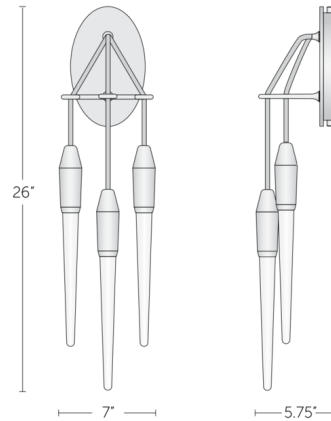

Description

The Icicle Triple Wall Sconce features a trio of icicle-shaped glass diffusers suspended from an oval backplate for an elegant modern look. The sconce's angular, tapered form will add a dramatic accent to any interior.

Specifications

COLOR Etched Glass Icicle
BODY FINISH Satin Brass
WATTAGE 9W
DIMMER Low Voltage Electronic
DIMENSIONS 7"W x 26"H x 5.75"D
INTEGRATED LED MODULE 1x LED/9W/120-277V LED

Technical Information

PRODUCT DIMENSIONS Backplate: 5"W x 8"H
COLOR RENDERING 90 CRI
LAMP COLOR 2700K
LUMENS/WATT 83.33
LUMINOUS FLUX 750 lumens

Shown in satin brass / etched glass icicle

CLICK TO VIEW PRODUCT

Notes: