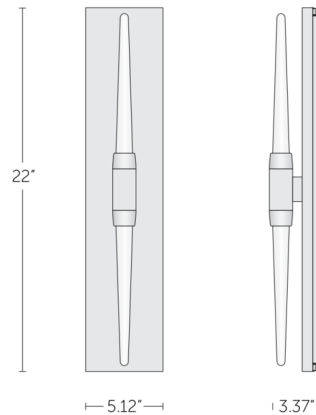

Lightology

lightology.com
866-954-4489
04-23-26

Project: _____

Company: _____

Location: _____ Fixture Type: _____

SPEC #: **BOY1281244**

Approved On: _____ Approved By: _____

Icicle Wand Wall Light By Boyd Lighting

Description

The Icicle Wand Wall Sconce features a pair of icicle-shaped glass diffusers backed by a rectangular wall plate for an elegant modern look. The sconce's angular, tapered form will add a dramatic accent to any interior.

Shown in antiqued boyd brass / etched glass icicle

Specifications

COLOR	Etched Glass Icicle
BODY FINISH	Antiqued Boyd Brass
WATTAGE	6W
DIMMER	0-10V
DIMENSIONS	5.12"W x 22"H x 3.37"D
INTEGRATED LED MODULE	1 x LED/6W/120-277V LED