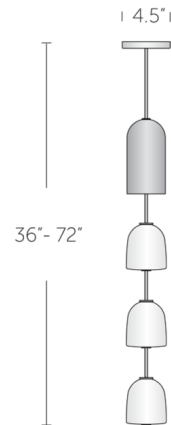

Description

The Lily Pendant features a string of bell-shaped brass and opal glass shades to create a stunning cascade of light. Inspired by the natural beauty of flowers, Lily's organically-inspired form possesses understated elegance that will complement any interior. Overall height specified to order (36 inch min. to 72 inch max.). Dimmable with ELV, MLV, and 0-10V dimmers. Driver must be mounted remotely.

Specifications

COLOR Opal
BODY FINISH Satin Brass
WATTAGE 5W
DIMMER Low Voltage Electronic
DIMENSIONS 4.5"W x 36"H
INTEGRATED LED MODULE 4 x LED/1.25W/120-277V LED

Technical Information

PRODUCT DIMENSIONS Canopy: 4.5" diameter
COLOR RENDERING 90 CRI
LAMP COLOR 2700K
LUMENS/WATT 360.00
LUMINOUS FLUX 450 lumens

Shown in satin brass / opal

CLICK TO VIEW PRODUCT

Notes: