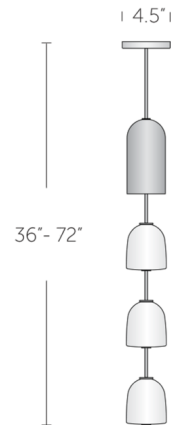

Lightology

lightology.com
866-954-4489
07-07-26

Project: _____

Company: _____

Location: _____ Fixture Type: _____

SPEC #: **BOY1281270**

Approved On: _____ Approved By: _____

Lily Pendant By Boyd Lighting

Description

The Lily Pendant features a string of bell-shaped brass and opal glass shades to create a stunning cascade of light. Inspired by the natural beauty of flowers, Lily's organically-inspired form possesses understated elegance that will complement any interior. Overall height specified to order (36 inch min. to 72 inch max.). Dimmable with ELV, MLV, and 0-10V dimmers. Driver must be mounted remotely.

Shown in satin brass / opal

Specifications

COLOR	Opal
BODY FINISH	Satin Brass
WATTAGE	5W
DIMMER	Low Voltage Electronic
DIMENSIONS	4.5"W x 36"H
INTEGRATED LED MODULE	4 x LED/1.25W/120-277V LED

Technical Information

PRODUCT DIMENSIONS	Canopy: 4.5" diameter
COLOR RENDERING	90 CRI
LAMP COLOR	2700K
LUMENS/WATT	360.00
LUMINOUS FLUX	450 lumens

CLICK TO VIEW PRODUCT

Notes: