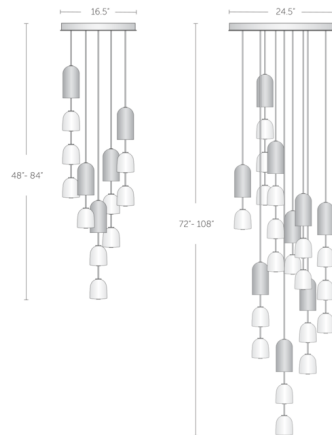

Lightology

lightology.com
866-954-4489
04-22-26

Project: _____

Company: _____

Location: _____ Fixture Type: _____

SPEC #: **BOY1281278**

Approved On: _____ Approved By: _____

Lily Multi Light Pendant By Boyd Lighting

Description

The Lily Multi Light Pendant features strings of bell-shaped brass and opal glass shades to create a stunning cascade of light. Inspired by the natural beauty of flowers, Lily's organically-inspired form possesses understated elegance that will complement any interior. Overall height specified to order (16.5 inch size: 48 inch min. to 84 inch max. / 24.5 inch size: 72 inch min. to 108 inch max.). Dimmable with ELV, MLV, and 0-10V dimmers.

Shown in antiqued boyd brass / opal

Specifications

COLOR Opal
BODY FINISH Antiqued Boyd Brass
WATTAGE 20W
DIMMER Low Voltage Electronic
DIMENSIONS 16.5"W x 48"H
INTEGRATED LED MODULE 15 x LED/1.33W/120-277V LED

Technical Information

COLOR RENDERING 90 CRI
LAMP COLOR 2700K
LUMENS/WATT 864.66
LUMINOUS FLUX 1150 lumens

CLICK TO VIEW PRODUCT

Notes: