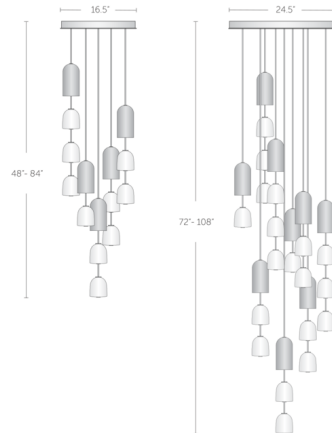

Lightology

lightology.com
866-954-4489
07-06-26

Project: _____

Company: _____

Location: _____ Fixture Type: _____

SPEC #: **BOY1281278**

Approved On: _____ Approved By: _____

Lily Multi Light Pendant By Boyd Lighting

Description

The Lily Multi Light Pendant features strings of bell-shaped brass and opal glass shades to create a stunning cascade of light. Inspired by the natural beauty of flowers, Lily's organically-inspired form possesses understated elegance that will complement any interior. Overall height specified to order (16.5 inch size: 48 inch min. to 84 inch max. / 24.5 inch size: 72 inch min. to 108 inch max.). Dimmable with ELV, MLV, and 0-10V dimmers.

Shown in antiqued boyd brass / opal

Specifications

COLOR	Opal
BODY FINISH	Antiqued Boyd Brass
WATTAGE	20W
DIMMER	Low Voltage Electronic
DIMENSIONS	16.5"W x 48"H
INTEGRATED LED MODULE	15 x LED/1.33W/120-277V LED

Technical Information

COLOR RENDERING	90 CRI
LAMP COLOR	2700K
LUMENS/WATT	864.66
LUMINOUS FLUX	1150 lumens

CLICK TO VIEW PRODUCT

Notes: