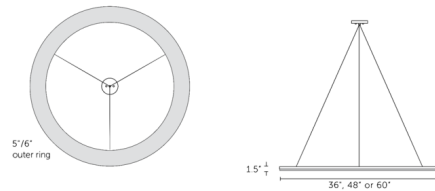

Specifications

COLOR . . . . . Butternut Walnut
BODY FINISH . . . . . Antiqued Boyd Brass
WATTAGE 40W
DIMMER . . . . . Low Voltage Electronic
DIMENSIONS . . . . . 36"W x 1.5"H
INTEGRATED LED MODULE . . . . . 1 x LED/40W/120-277V LED

Technical Information

PRODUCT DIMENSIONS . . . . . Canopy: 6" diameter
COLOR RENDERING . . . . . 90 CRI
LAMP COLOR 2700K
LUMENS/WATT 60.00
LUMINOUS FLUX . . . . . 2400 lumens

CLICK TO VIEW PRODUCT

Notes: