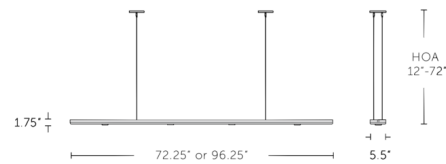

Description

The Numi Linear Pendant offers a refined, modern aesthetic with an elongated wooden body and smooth metal inlay. The integrated LED light source directs light both upwards and downwards to provide direct illumination as well as ambient indirect light. Note: Overall hanging height specified to order: 12 inch min. to 72 inch max. Driver must be mounted remotely. ELV/0-10V/MLV dimmable. Can be used with one or two circuits for independent control of up and down lighting.

Shown in satin brass / butternut walnut

Specifications

COLOR	Butternut Walnut
BODY FINISH	Satin Brass
WATTAGE	70W
DIMMER	Low Voltage Electronic
DIMENSIONS	72.25\"L x 5.5\"W x 1.75\"H
INTEGRATED LED MODULE	1 x LED/70W/120-277V LED

Technical Information

PRODUCT DIMENSIONS	Canopy: 5\" square
COLOR RENDERING	90 CRI
LAMP COLOR	2700K
LUMENS/WATT	75.00
LUMINOUS FLUX	5250 lumens

CLICK TO VIEW PRODUCT

Notes: