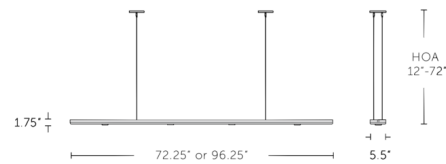

### Description

The Numi Linear Pendant offers a refined, modern aesthetic with an elongated wooden body and smooth metal inlay. The integrated LED light source directs light both upwards and downwards to provide direct illumination as well as ambient indirect light. Note: Overall hanging height specified to order: 12 inch min. to 72 inch max. Driver must be mounted remotely. ELV/0-10V/MLV dimmable. Can be used with one or two circuits for independent control of up and down lighting.

### Technical Information

PRODUCT DIMENSIONS . . . . . Canopy: 5\" square  
 COLOR RENDERING . . . . . 90 CRI  
 LAMP COLOR . . . . . 2700K  
 LUMENS/WATT . . . . . 75.00  
 LUMINOUS FLUX . . . . . 5250 lumens