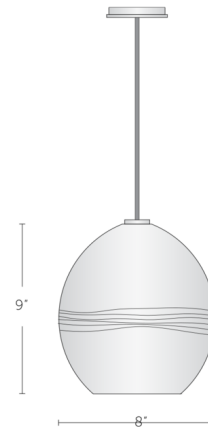

## Soho Pendant By Boyd Lighting

### Description

The Soho Pendant offers a signature but classic look inspired by the Manhattan neighborhood from which it takes its name. The curving glass shade surrounded by intersecting glass bands to create an intriguing texture. Pair Soho with a vintage-style Edison bulb for a warm and timeless aesthetic.

### Specifications

COLOR . . . . . Grey  
BODY FINISH . . . . . Blackened Brass  
WATTAGE . . . . . 60W  
DIMMER . . . . . Standard 120V  
DIMENSIONS . . . . . 8"W x 9"H  
BULB NOT INCLUDED 1 x Edison ST-Shape/Medium (E26)/60W/120V Incandescent  
OTHER BULB OPTIONS . . . . . 1 x Edison ST-Shape/Medium (E26)/120V LED

### Technical Information

PRODUCT DIMENSIONS . . . . . Canopy: 4.5" diameter

CLICK TO VIEW PRODUCT

Notes: