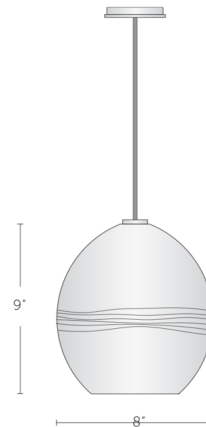

Lightology

lightology.com
866-954-4489
04-23-26

Project: _____

Company: _____

Location: _____ Fixture Type: _____

SPEC #: **BOY1281423**

Approved On: _____ Approved By: _____

Soho Pendant By Boyd Lighting

Description

The Soho Pendant offers a signature but classic look inspired by the Manhattan neighborhood from which it takes its name. The curving glass shade surrounded by intersecting glass bands to create an intriguing texture. Pair Soho with a vintage-style Edison bulb for a warm and timeless aesthetic.

Shown in blackened brass / grey

Specifications

COLOR Grey
BODY FINISH Blackened Brass
WATTAGE 60W
DIMMER Standard 120V
DIMENSIONS 8"W x 9"H
BULB NOT INCLUDED 1 x Edison ST-Shape/Medium (E26)/60W/120V Incandescent
OTHER BULB OPTIONS 1 x Edison ST-Shape/Medium (E26)/120V LED

Technical Information

PRODUCT DIMENSIONS Canopy: 4.5" diameter

CLICK TO VIEW PRODUCT

Notes: