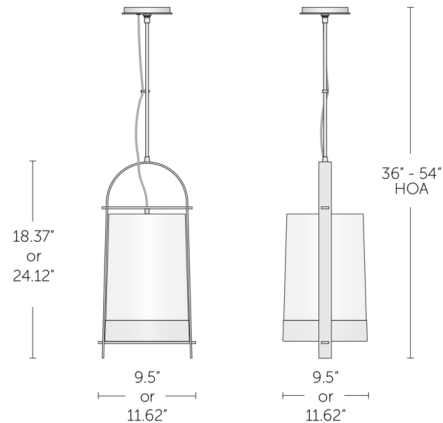

Description

The To-Ji Pendant features an elegant form reminiscent of a Chinese water bucket for a modern, global-inspired look. The slightly tapered fabric shade is supported by a gracefully arching brass frame. Overall hanging height specified to order: 36 inch minimum to 54 inch maximum.

Shown in satin brass / white

Specifications

COLOR White
 BODY FINISH Satin Brass
 WATTAGE 100W
 DIMMER Standard 120V
 DIMENSIONS 9.5\"/>

Technical Information

PRODUCT DIMENSIONS Canopy: 6\"/>

CLICK TO VIEW PRODUCT