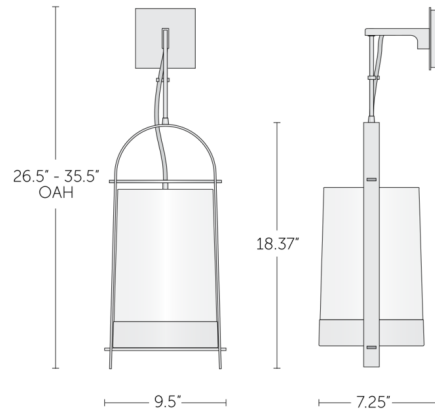

## To-Ji Wall Sconce By Boyd Lighting

### Description

The To-Ji Wall Sconce features an elegant form reminiscent of a Chinese water bucket for a modern, global-inspired look. The slightly tapered fabric shade is supported by a gracefully arching brass frame. Overall height specified to order: 26.5 inches or 35.5 inches

### Specifications

COLOR	White
BODY FINISH	Blackened Brass
WATTAGE	100W
DIMMER	Standard 120V
DIMENSIONS	9.5"W x 18.37"H x 8.62"D
BULB NOT INCLUDED	1 x A21/Medium (E26)/100W/120V Incandescent
OTHER BULB OPTIONS	1 x A21/Medium (E26)/14W/120V LED