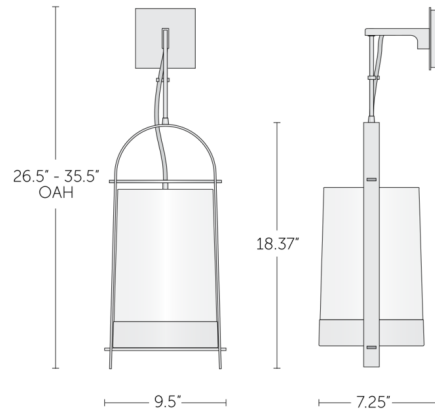

Lightology

lightology.com
866-954-4489
07-06-26

Project: _____
 Company: _____
 Location: _____ Fixture Type: _____
 SPEC #: **BOY1281508**
 Approved On: _____ Approved By: _____

To-Ji Wall Sconce By Boyd Lighting

Description

The To-Ji Wall Sconce features an elegant form reminiscent of a Chinese water bucket for a modern, global-inspired look. The slightly tapered fabric shade is supported by a gracefully arching brass frame. Overall height specified to order: 26.5 inches or 35.5 inches

Shown in blackened brass / white

Specifications

COLOR	White
BODY FINISH	Blackened Brass
WATTAGE	100W
DIMMER	Standard 120V
DIMENSIONS	9.5"W x 18.37"H x 8.62"D
BULB NOT INCLUDED	1 x A21/Medium (E26)/100W/120V Incandescent
OTHER BULB OPTIONS	1 x A21/Medium (E26)/14W/120V LED