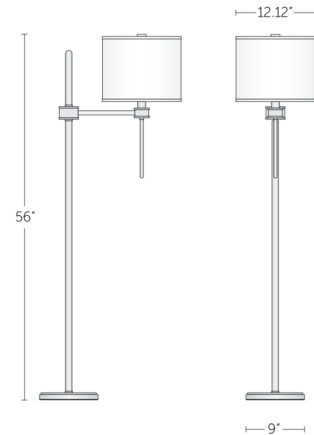

Shown in satin brass / natural walnut

Specifications

COLOR	Natural Walnut
BODY FINISH	Satin Brass
WATTAGE	250W
DIMMER	Included
DIMENSIONS	21.75"W x 56"H x 12.125"D
BULB NOT INCLUDED	1 x A21 3-Way/Medium (E26)/250W/120V Incandescent
OTHER BULB OPTIONS	1 x A21/Medium (E26)/120V LED 1 x A21 3-Way/Medium (E26)/120V LED

CLICK TO VIEW PRODUCT

Notes: