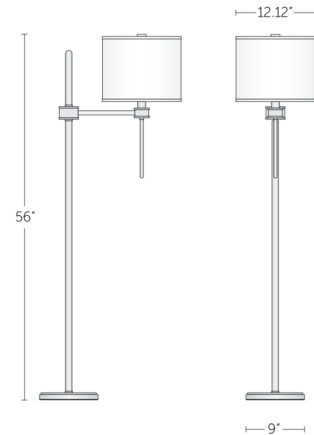

## Topanga Floor Lamp By Boyd Lighting

### Description

The Topanga Floor Lamp features a sleek brass frame with a round white linen shade perched atop a swinging arm. The lamp's thin vertical stems are accented by decorative collars in wood or dyed shagreen for an understated but richly textured decorative touch. Three-way switch located on socket.

### Specifications

COLOR	Natural Walnut
BODY FINISH	Satin Brass
WATTAGE	250W
DIMMER	Included
DIMENSIONS	21.75"W x 56"H x 12.125"D
BULB NOT INCLUDED	1 x A21 3-Way/Medium (E26)/250W/120V Incandescent
OTHER BULB OPTIONS	1 x A21/Medium (E26)/120V LED 1 x A21 3-Way/Medium (E26)/120V LED