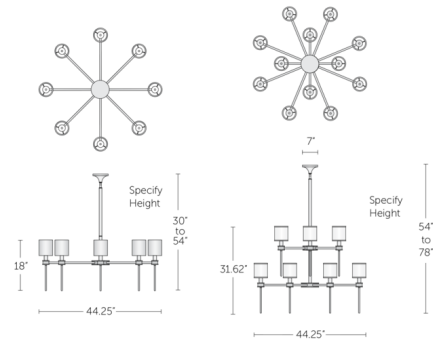

Description

The Topanga Chandelier features a sleek metal frame with branching arms capped by cylindrical shades in linen fabric or metal. The chandelier's thin vertical stems are accented by decorative collars in wood or dyed shagreen for an understated but richly textured decorative touch. Overall height specified to order and is not field adjustable: 18 inch size from 30 to 54 in. overall / 31.6 in. size from 54 to 78 in. overall. Note: Due to the weight of the fixture, additional ceiling support is required.

Shown in polished nickel / natural maple

Specifications

COLOR Natural Maple
BODY FINISH Polished Nickel
WATTAGE 84W
DIMMER Standard 120V
DIMENSIONS 44.25"W x 31.62"H
BULB NOT INCLUDED 12 x B10/Candelabra (E12)/7W/120V LED
OTHER BULB OPTIONS 12 x B10/Candelabra (E12)/40W/120V Incandescent