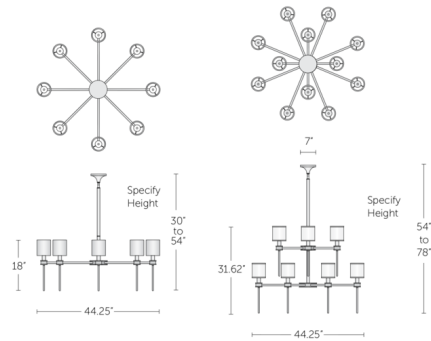

Description

The Topanga Chandelier features a sleek metal frame with branching arms capped by cylindrical shades in linen fabric or metal. The chandelier's thin vertical stems are accented by decorative collars in wood or dyed shagreen for an understated but richly textured decorative touch. Overall height specified to order and is not field adjustable: 18 inch size from 30 to 54 in. overall / 31.6 in. size from 54 to 78 in. overall. Note: Due to the weight of the fixture, additional ceiling support is required.

Shown in polished nickel / natural maple

Specifications

COLOR Natural Maple
BODY FINISH Polished Nickel
WATTAGE 84W
DIMMER Standard 120V
DIMENSIONS 44.25"W x 31.62"H
BULB NOT INCLUDED 12 x B10/Candelabra (E12)/7W/120V LED
OTHER BULB OPTIONS 12 x B10/Candelabra (E12)/40W/120V Incandescent