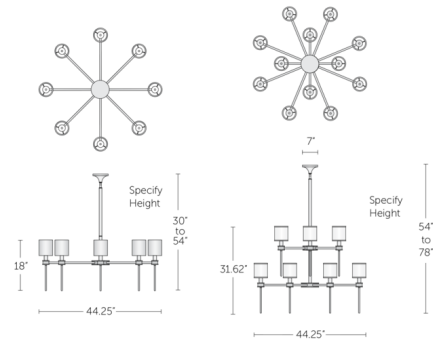

Description

The Topanga Chandelier features a sleek metal frame with branching arms capped by cylindrical shades in linen fabric or metal. The chandelier's thin vertical stems are accented by decorative collars in wood or dyed shagreen for an understated but richly textured decorative touch. Overall height specified to order and is not field adjustable: 18 inch size from 30 to 54 in. overall / 31.6 in. size from 54 to 78 in. overall. Note: Due to the weight of the fixture, additional ceiling support is required.

Shown in polished nickel / natural maple

Specifications

COLOR Natural Maple
BODY FINISH Polished Nickel
WATTAGE 84W
DIMMER Standard 120V
DIMENSIONS 44.25\"W x 31.62\"H
BULB NOT INCLUDED 12 x B10/Candelabra (E12)/7W/120V LED
OTHER BULB OPTIONS 12 x B10/Candelabra (E12)/40W/120V Incandescent