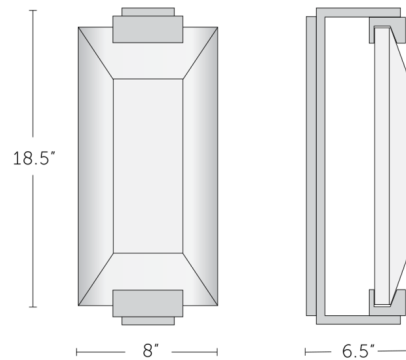

### Description

The Alex Wall Sconce features a faceted cast glass diffuser inspired by the elegant appearance of a cut gem in a piece of jewelry. The glass is lit from the edges by integrated LED light sources, illuminating the sconce with a warm glow that will transform any space.

### Specifications

COLOR	N/A
BODY FINISH	Blackened Brass
WATTAGE	5W
DIMMER	Low Voltage Electronic
DIMENSIONS	8"W x 18.5"H x 6.25"D
INTEGRATED LED MODULE	1 x LED/5W/120-277V LED