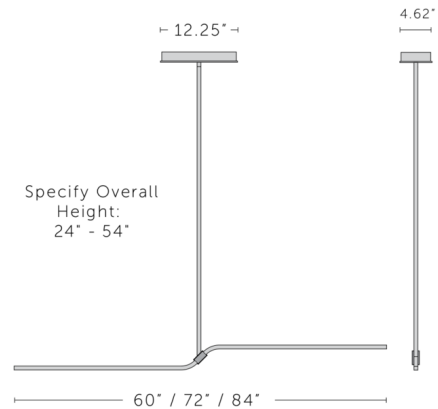

Shown in blackened brass

CLICK TO VIEW PRODUCT

Notes: