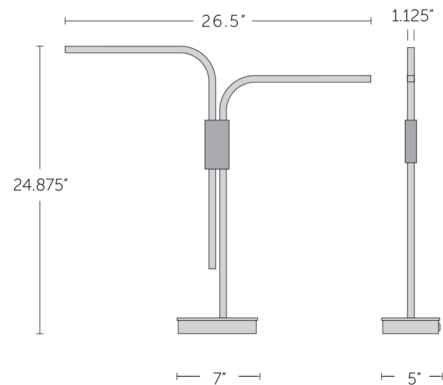

Shown in blackened brass

CLICK TO VIEW PRODUCT

Notes: