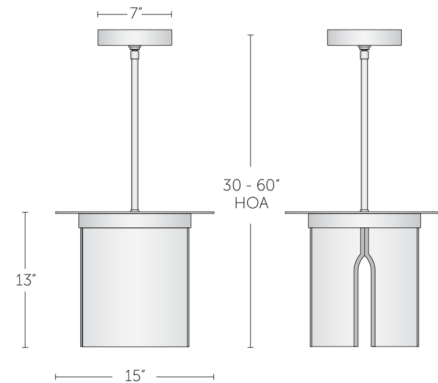

### Description

The Duet Pendant features a cylindrical glass diffuser with narrow, arching cutouts in the side to create a visual focal point and use negative space to create presence from absence. The textured art glass adds a tactile element to the clean-lined, geometric silhouette. Overall hanging height specified to order: 30 inch minimum to 54 inch maximum.

### Specifications

COLOR . . . . . Textured Clear  
BODY FINISH . . . . . Satin Brass  
WATTAGE . . . . . 18W  
DIMMER . . . . . 0-10V  
DIMENSIONS . . . . . 15"W x 13"H  
INTEGRATED LED MODULE . . . . . 1 x LED/18W/120-277V LED

### Technical Information

PRODUCT DIMENSIONS . . . . . Canopy: 7" diameter  
COLOR RENDERING . . . . . 90 CRI  
LAMP COLOR . . . . . 2700K  
LUMENS/WATT . . . . . 72.22  
LUMINOUS FLUX . . . . . 1300 lumens