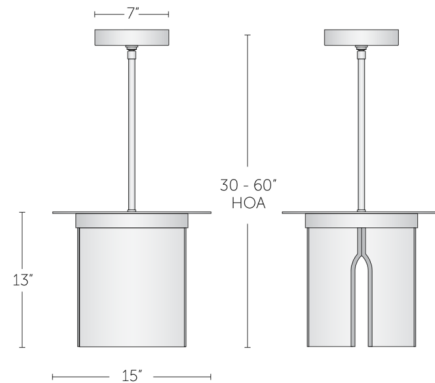

Description

The Duet Pendant features a cylindrical glass diffuser with narrow, arching cutouts in the side to create a visual focal point and use negative space to create presence from absence. The textured art glass adds a tactile element to the clean-lined, geometric silhouette. Overall hanging height specified to order: 30 inch minimum to 54 inch maximum.

Shown in satin brass / textured clear

Specifications

COLOR Textured Clear
BODY FINISH Satin Brass
WATTAGE 18W
DIMMER 0-10V
DIMENSIONS 15"W x 13"H
INTEGRATED LED MODULE 1 x LED/18W/120-277V LED

Technical Information

PRODUCT DIMENSIONS Canopy: 7" diameter
COLOR RENDERING 90 CRI
LAMP COLOR 2700K
LUMENS/WATT 72.22
LUMINOUS FLUX 1300 lumens

CLICK TO VIEW PRODUCT

Notes: