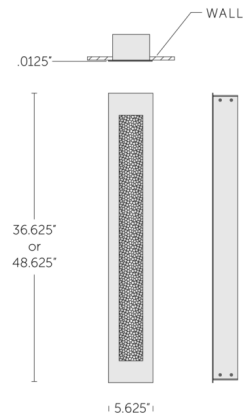

### Description

The Emanation Recessed Mirror Wall Light is a recessed, flush-mounted wall light intended for use in bathroom vanity mirrors. Emanation features a mirrored faceplate to create with an etched pattern that allows flattering, softly diffused light to pass through. The mirrored front allows the fixture to blend in with the surrounding mirror to provide continuous reflection. Available with Soda-Lime Green glass or Starphire Clear low-iron glass to match the look of the surrounding mirror.

### Specifications

COLOR . . . . . Soda-Lime Green  
BODY FINISH . . . . . Mirror  
WATTAGE . . . . . 31W  
DIMMER . . . . . 0-10V  
DIMENSIONS . . . . . 3.25"W x 41.25"H x 3.25"D  
INTEGRATED LED MODULE . . . . . 1 x LED/31W/120-277V LED

### Technical Information

COLOR RENDERING . . . . . 90 CRI  
LAMP COLOR . . . . . 2700K  
LUMENS/WATT . . . . . 51.61  
LUMINOUS FLUX . . . . . 1600 lumens

Shown in mirror / soda-lime green

CLICK TO VIEW PRODUCT