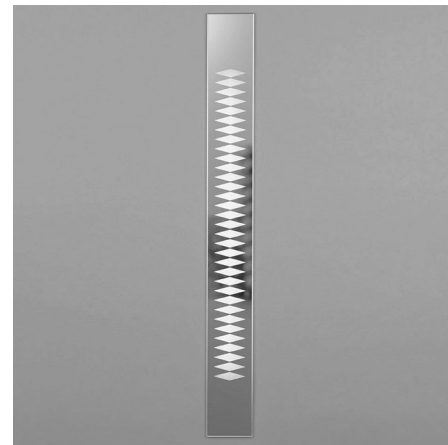

Lightology

lightology.com
866-954-4489
04-04-26

Project: _____

Company: _____

Location: _____ Fixture Type: _____

SPEC #: **BOY1282401**

Approved On: _____ Approved By: _____

Emanation Recessed Mirror Wall Light By Boyd Lighting

Description

The Emanation Recessed Mirror Wall Light is a recessed, flush-mounted wall light intended for use in bathroom vanity mirrors. Emanation features a mirrored faceplate to create with an etched pattern that allows flattering, softly diffused light to pass through. The mirrored front allows the fixture to blend in with the surrounding mirror to provide continuous reflection. Available with Soda-Lime Green glass or Starphire Clear low-iron glass to match the look of the surrounding mirror.

Specifications

COLOR Soda-Lime Green
BODY FINISH Mirror
WATTAGE 31W
DIMMER 0-10V
DIMENSIONS 3.25"W x 41.25"H x 3.25"D
INTEGRATED LED MODULE 1 x LED/31W/120-277V LED

Technical Information

COLOR RENDERING 90 CRI
LAMP COLOR 2700K
LUMENS/WATT 51.61
LUMINOUS FLUX 1600 lumens

Shown in mirror / soda-lime green

CLICK TO VIEW PRODUCT

Notes: