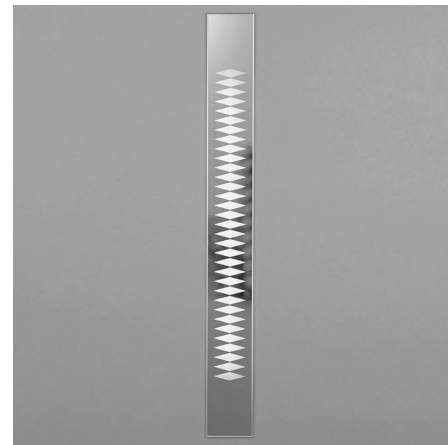

Lightology

lightology.com
866-954-4489
05-21-26

Project: _____

Company: _____

Location: _____ Fixture Type: _____

SPEC #: **BOY1282401**

Approved On: _____ Approved By: _____

Emanation Recessed Mirror Wall Light By Boyd Lighting

Description

The Emanation Recessed Mirror Wall Light is a recessed, flush-mounted wall light intended for use in bathroom vanity mirrors. Emanation features a mirrored faceplate to create with an etched pattern that allows flattering, softly diffused light to pass through. The mirrored front allows the fixture to blend in with the surrounding mirror to provide continuous reflection. Available with Soda-Lime Green glass or Starphire Clear low-iron glass to match the look of the surrounding mirror.

Specifications

COLOR . . . . . Soda-Lime Green
BODY FINISH . . . . . Mirror
WATTAGE 31W
DIMMER 0-10V
DIMENSIONS . . . . . 3.25"W x 41.25"H x 3.25"D
INTEGRATED LED MODULE . . . . . 1 x LED/31W/120-277V LED

Technical Information

COLOR RENDERING . . . . . 90 CRI
LAMP COLOR 2700K
LUMENS/WATT 51.61
LUMINOUS FLUX . . . . . 1600 lumens

Shown in mirror / soda-lime green