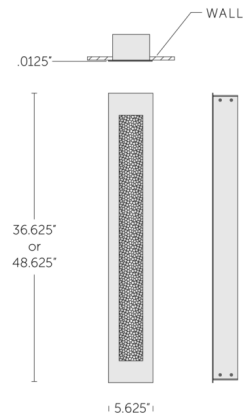

Description

The Emanation Recessed Mirror Wall Light is a recessed, flush-mounted wall light intended for use in bathroom vanity mirrors. Emanation features a mirrored faceplate to create with an etched pattern that allows flattering, softly diffused light to pass through. The mirrored front allows the fixture to blend in with the surrounding mirror to provide continuous reflection. Available with Soda-Lime Green glass or Starphire Clear low-iron glass to match the look of the surrounding mirror.

Specifications

COLOR Soda-Lime Green
BODY FINISH Mirror
WATTAGE 31W
DIMMER 0-10V
DIMENSIONS 3.25"W x 41.25"H x 3.25"D
INTEGRATED LED MODULE 1 x LED/31W/120-277V LED

Technical Information

COLOR RENDERING 90 CRI
LAMP COLOR 2700K
LUMENS/WATT 51.61
LUMINOUS FLUX 1600 lumens

Shown in mirror / soda-lime green

CLICK TO VIEW PRODUCT

Notes: