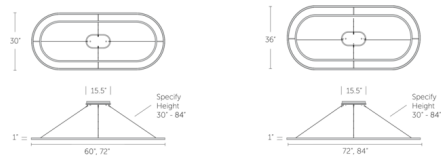

By Boyd Lighting

Description

The Ghost Parabolica Pendant features an open ring shape with an aluminum frame and edge-lit acrylic diffuser. The micro-etched acrylic appears transparent when the fixture is turned off and opaque when on for an ethereal expression. The pendant directs light both upwards and downwards to bathe its surroundings in warm, ambient light. Dimmable with 0-10V dimmers. Overall height available between 30 - 84 inches (specify at time of order).

Shown in dark bronze

Specifications

COLOR N/A
BODY FINISH Dark Bronze
WATTAGE 90W
DIMMER 0-10V
DIMENSIONS 60"W x 1"H x 30"D
INTEGRATED LED MODULE 1 x LED/90W/120-277V LED

Technical Information

COLOR RENDERING 90 CRI
LAMP COLOR 2700K
LUMENS/WATT 45.56
LUMINOUS FLUX 4100 lumens