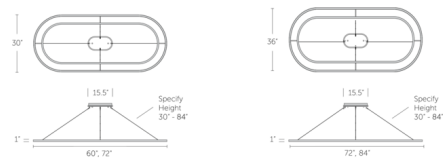

Description

The Ghost Parabolica Pendant features an open ring shape with an aluminum frame and edge-lit acrylic diffuser. The micro-etched acrylic appears transparent when the fixture is turned off and opaque when on for an ethereal expression. The pendant directs light both upwards and downwards to bathe its surroundings in warm, ambient light. Dimmable with 0-10V dimmers. Overall height available between 30 - 84 inches (specify at time of order).

Shown in dark bronze

Specifications

COLOR	N/A
BODY FINISH	Dark Bronze
WATTAGE	90W
DIMMER	0-10V
DIMENSIONS	60"W x 1"H x 30"D
INTEGRATED LED MODULE	1 x LED/90W/120-277V LED

Technical Information

COLOR RENDERING	90 CRI
LAMP COLOR	2700K
LUMENS/WATT	45.56
LUMINOUS FLUX	4100 lumens