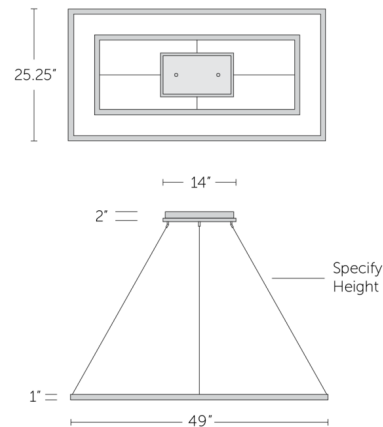

Description

The Ghost Rectangle Pendant features an open rectangle shape with an aluminum frame and edge-lit acrylic diffuser. The micro-etched acrylic appears transparent when the fixture is turned off and opaque when on for an ethereal expression. The pendant directs light both upwards and downwards to bathe its surroundings in warm, ambient light. Dimmable with 0-10V dimmers. Overall height specified to order: 30 inch minimum to 54 inch maximum.

Shown in cloud white

Specifications

COLOR	N/A
BODY FINISH	Cloud White
WATTAGE	81W
DIMMER	0-10V
DIMENSIONS	49.25"W x 1"H x 25.25"D
INTEGRATED LED MODULE	1 x LED/81W/120-277V LED

Technical Information

PRODUCT DIMENSIONS	Canopy: 14"W x 8.375"D
COLOR RENDERING	90 CRI
LAMP COLOR	2700K
LUMENS/WATT	44.44
LUMINOUS FLUX	3600 lumens