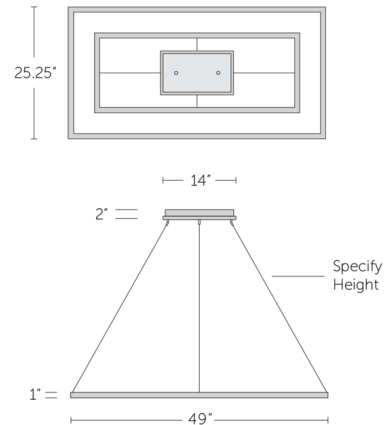

Shown in cloud white

CLICK TO VIEW PRODUCT

Notes: