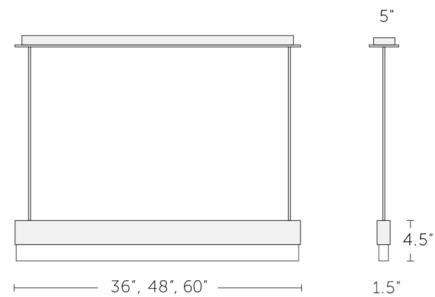

CLICK TO VIEW PRODUCT

Notes: