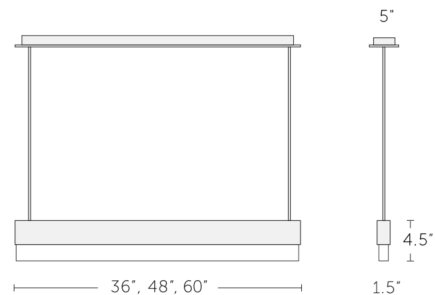

CLICK TO VIEW PRODUCT

Notes: