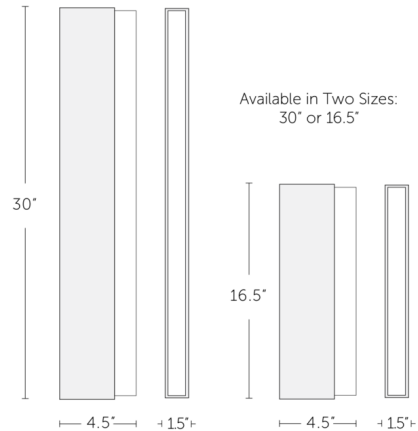

Shown in satin brass / cast rock crystal

CLICK TO VIEW PRODUCT

Notes: