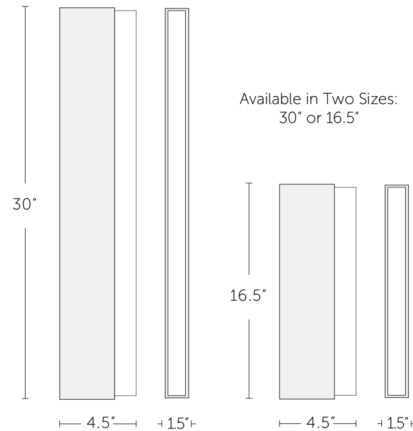

Shown in satin brass / cast rock crystal

CLICK TO VIEW PRODUCT

Notes: