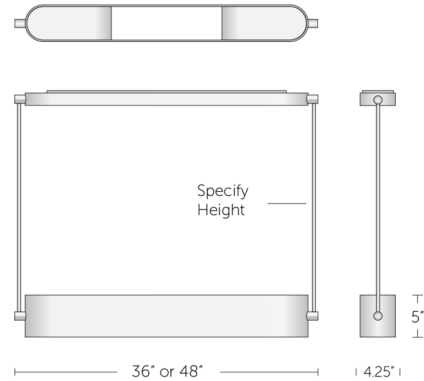

CLICK TO VIEW PRODUCT

Notes: