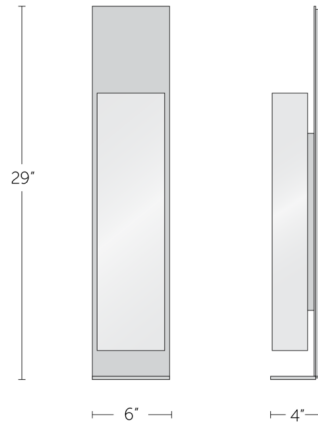

Description

The Miami Wall Sconce offers an architectural presence with subtle but bold lines that are a hallmark of Boyd Lighting's style. The white acrylic diffuser houses an integrated LED light source and is backed by a rectangular backplate.

Specifications

COLOR	White
BODY FINISH	Antiqued Boyd Brass
WATTAGE	12W
DIMMER	0-10V
DIMENSIONS	6"W x 29"H x 4"D
INTEGRATED LED MODULE	1 x LED/12W/120-277V LED

Technical Information

COLOR RENDERING	90 CRI
LAMP COLOR	2700K
LUMENS/WATT	64.58
LUMINOUS FLUX	775 lumens

Shown in satin brass / white

CLICK TO VIEW PRODUCT

Notes: