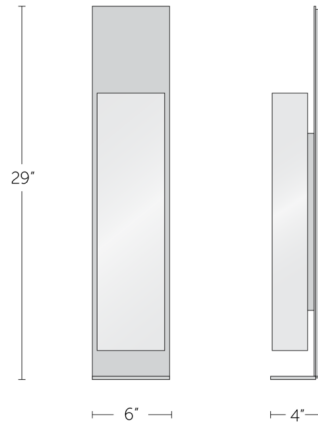

Description

The Miami Wall Sconce offers an architectural presence with subtle but bold lines that are a hallmark of Boyd Lighting's style. The white acrylic diffuser houses an integrated LED light source and is backed by a rectangular backplate.

Specifications

COLOR White
BODY FINISH Satin Brass
WATTAGE 12W
DIMMER 0-10V
DIMENSIONS 6"W x 29"H x 4"D
INTEGRATED LED MODULE 1 x LED/12W/120-277V LED

Technical Information

COLOR RENDERING 90 CRI
LAMP COLOR 2700K
LUMENS/WATT 64.58
LUMINOUS FLUX 775 lumens

Shown in satin brass / white

CLICK TO VIEW PRODUCT

Notes: