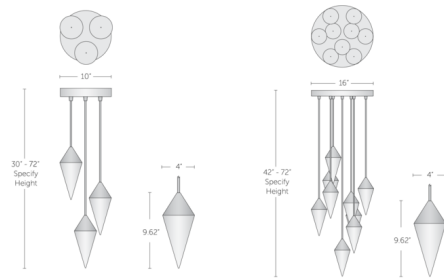

Description

The Nebula Multi Light Pendant cuts a striking silhouette thanks to its array of conical alabaster diffusers with brass caps. The pendant's dramatic angular lines are contrasted by the ethereal texture of white alabaster, which is lit from within by an integrated LED to provide soft, diffused illumination. Overall height specified to order: 9 inch size from 30 to 72 inches; 16 inch size from 32 to 72 inches.

Shown in satin brass / alabaster

Specifications

COLOR	Alabaster
BODY FINISH	Satin Brass
WATTAGE	18W
DIMMER	0-10V
DIMENSIONS	9"W x 9.62"H
INTEGRATED LED MODULE	3 x LED/6W/120-277V LED

Technical Information