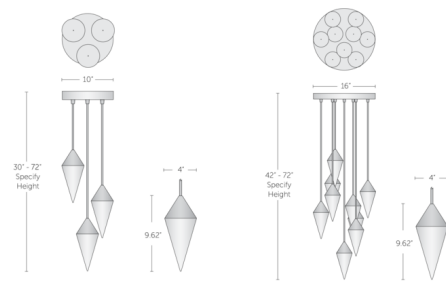

### Description

The Nebula Multi Light Pendant cuts a striking silhouette thanks to its array of conical alabaster diffusers with brass caps. The pendant's dramatic angular lines are contrasted by the ethereal texture of white alabaster, which is lit from within by an integrated LED to provide soft, diffused illumination. Overall height specified to order: 9 inch size from 30 to 72 inches; 16 inch size from 32 to 72 inches.

### Specifications

COLOR	Alabaster
BODY FINISH	Satin Brass
WATTAGE	18W
DIMMER	0-10V
DIMENSIONS	9"W x 9.62"H
INTEGRATED LED MODULE	3 x LED/6W/120-277V LED