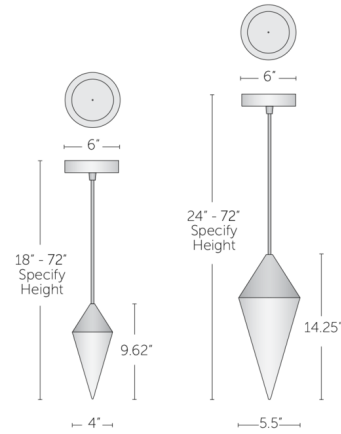

CLICK TO VIEW PRODUCT

Notes: