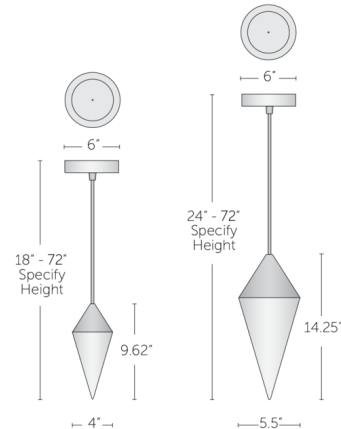

Description

The Nebula Pendant cuts a striking silhouette thanks to its conical alabaster diffuser and brass cap. The pendant's dramatic angular lines are contrasted by the ethereal texture of white alabaster, which is lit from within by an integrated LED to provide soft, diffused illumination. Overall height specified to order: 9.6 inch size from 18 to 72 inches; 14.3 inch size from 24 to 72 inches.

Specifications

COLOR Alabaster
BODY FINISH Satin Nickel
WATTAGE 6W
DIMMER 0-10V
DIMENSIONS 5.5"W x 14.25"H
INTEGRATED LED MODULE 1x LED/6W/120-277V LED

Technical Information

PRODUCT DIMENSIONS Canopy: 6" diameter
COLOR RENDERING 90 CRI
LAMP COLOR 2700K
LUMENS/WATT 66.67
LUMINOUS FLUX 400 lumens

Shown in satin nickel / alabaster

CLICK TO VIEW PRODUCT

Notes: