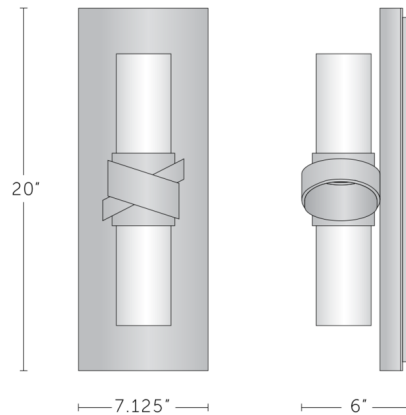

Shown in gloss white / white

CLICK TO VIEW PRODUCT

Notes: