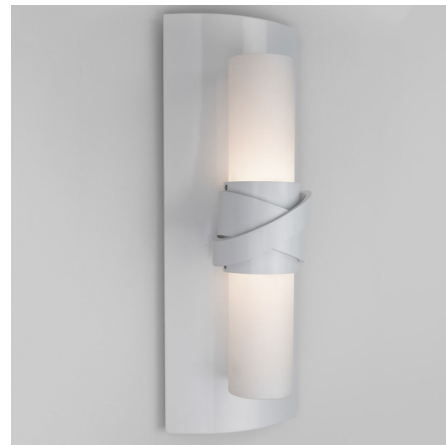

Lightology

lightology.com
866-954-4489
04-22-26

Project: _____

Company: _____

Location: _____ Fixture Type: _____

SPEC #: **BOY1283070**

Approved On: _____ Approved By: _____

Obi Wall Sconce By Boyd Lighting

Description

The Obi Wall Sconce takes inspiration from the Japanese obi, the name for the traditional belt or sash worn around the waist of a kimono. Overlapping aluminum bands recall the look of the fabric garment and support the sconce's cylindrical cased white glass diffuser. Integrated LEDs provide diffused illumination perfect for bedrooms, bathrooms, or hallways.

Specifications

COLOR . . . . . White
BODY FINISH . . . . . Gloss White
WATTAGE 18W
DIMMER 0-10V
DIMENSIONS . . . . . 7.12"W x 20"H x 6"D
INTEGRATED LED MODULE . . . . . 2 x LED/9W/120-277V LED

Technical Information

COLOR RENDERING . . . . . 90 CRI
LAMP COLOR 2700K
LUMENS/WATT 77.78
LUMINOUS FLUX . . . . . 700 lumens

Shown in gloss white / white