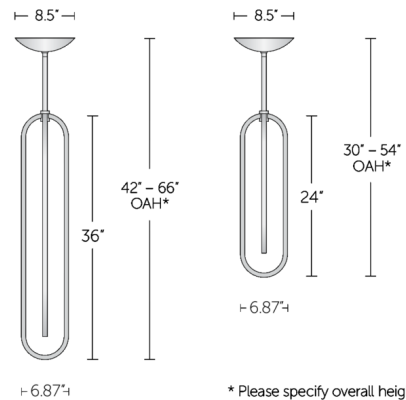

### Description

The Ovalo Double Pendant features an intersecting pair of oblong frames for an open, airy expression. The pendant is formed from bent square tubes and is illuminated from within by an integrated LED beneath a satin white diffuser. The maximum overall hanging height including downrod is specified to order: 30 to 54 inches (24 inch pendant) and 42 to 66 inches (36 inch pendant).

### Specifications

COLOR	N/A
BODY FINISH	Satin Brass
WATTAGE	25W
DIMMER	0-10V
DIMENSIONS	6.87"W x 24"H x 6.87"D
INTEGRATED LED MODULE	1 x LED/25W/120-277V LED

### Technical Information

COLOR RENDERING	90 CRI
LAMP COLOR	2700K
LUMENS/WATT	76.00
LUMINOUS FLUX	1900 lumens

CLICK TO VIEW PRODUCT

Notes: