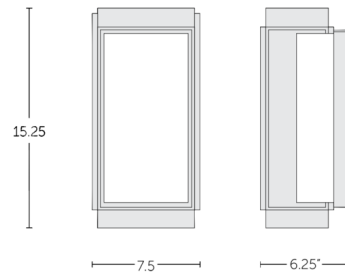

Description

The Phantom Outdoor Wall Sconce features a clean-lined, rectangular form lit from within by an LED panel to accentuate the streamlined silhouette. Clear glass panes on the front and sides of the sconce enclose the fixture to protect it from the elements. A downlight on the bottom of the sconce provides additional lighting, and a mirrored backplate creates the illusion of depth.

Shown in satin nickel / clear

Specifications

COLOR Clear
BODY FINISH Antiqued Boyd Brass
WATTAGE 17.5W
DIMMER 0-10V
DIMENSIONS 7.5"W x 15.25"H x 6.25"D
INTEGRATED LED MODULE 2 x LED/8.75W/120-277V LED

Technical Information