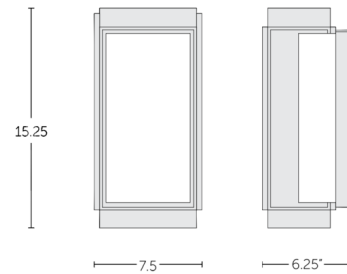

### Description

The Phantom Outdoor Wall Sconce features a clean-lined, rectangular form lit from within by an LED panel to accentuate the streamlined silhouette. Clear glass panes on the front and sides of the sconce enclose the fixture to protect it from the elements. A downlight on the bottom of the sconce provides additional lighting, and a mirrored backplate creates the illusion of depth.

### Specifications

COLOR . . . . . Clear  
BODY FINISH . . . . . Satin Nickel  
WATTAGE . . . . . 17.5W  
DIMMER . . . . . 0-10V  
DIMENSIONS . . . . . 7.5"W x 15.25"H x 6.25"D  
INTEGRATED LED MODULE . . . . . 2 x LED/8.75W/120-277V LED