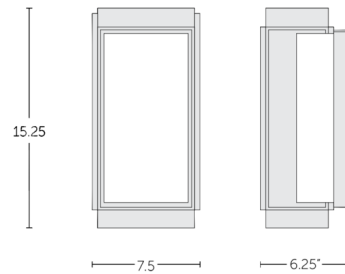

Description

The Phantom Outdoor Wall Sconce features a clean-lined, rectangular form lit from within by an LED panel to accentuate the streamlined silhouette. Clear glass panes on the front and sides of the sconce enclose the fixture to protect it from the elements. A downlight on the bottom of the sconce provides additional lighting, and a mirrored backplate creates the illusion of depth.

Shown in satin nickel / clear

Specifications

COLOR Clear
BODY FINISH Satin Nickel
WATTAGE 17.5W
DIMMER 0-10V
DIMENSIONS 7.5"W x 15.25"H x 6.25"D
INTEGRATED LED MODULE 2 x LED/8.75W/120-277V LED

Technical Information