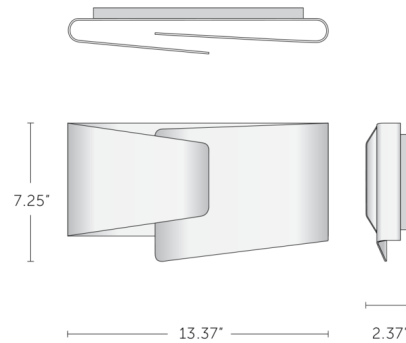

### Description

The Santa Fe Wall Sconce creates gentle, ambient light that peeks out from the openings of its folded metal form. The sconce's asymmetrical folds create visual intrigue and a striking modern style that will add an elegant accent to any wall.  
Note: LED driver must be mounted remotely.

### Specifications

COLOR	N/A
BODY FINISH	Cloud White
WATTAGE	6.3W
DIMMER	Not Dimmable
DIMENSIONS	13.62"W x 7.25"H x 2.37"D
INTEGRATED LED MODULE	1 x LED/6.3W/120-277V LED

### Technical Information

PRODUCT DIMENSIONS	Backplate: 11"W x 5"H
COLOR RENDERING	90 CRI
LAMP COLOR	2700K
LUMENS/WATT	63.49
LUMINOUS FLUX	400 lumens

CLICK TO VIEW PRODUCT

Notes: