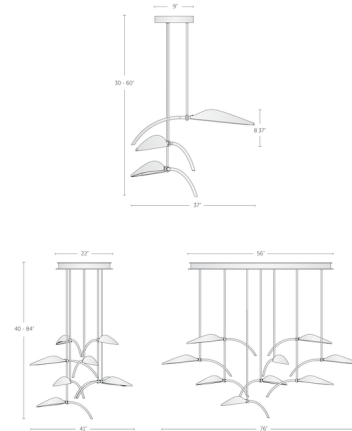

Lightology

lightology.com
866-954-4489
06-04-26

Project: _____

Company: _____

Location: _____ Fixture Type: _____

SPEC #: **BOY1283374**

Approved On: _____ Approved By: _____

Spire Leaf Multi Light Pendant By Boyd Lighting

Description

The Spire Leaf Multi Light Pendant combines architectural and organic influences for an elegant look that will make for a stunning visual centerpiece in any space. The pendant's porcelain shades are inspired by the shape of church steeples, while the curving brass stems are reminiscent of falling leaves. The shades can be oriented on site to direct the light and ensure the pendant illuminates the space with natural ambiance. **Note:** Due to the weight of the fixture, the 72 inch W pendant requires additional ceiling support. Overall height specified to order: 37 inch pendant from 30 to 60 inches, 72 inch pendant from 48 to 84 inches.

Shown in satin brass / white

Specifications

COLOR	White
BODY FINISH	Satin Brass
WATTAGE	75W
DIMMER	0-10V
DIMENSIONS	37"W x 8.37"H x 37"D
INTEGRATED LED MODULE	3 x LED/25W/120-277V LED

Technical Information