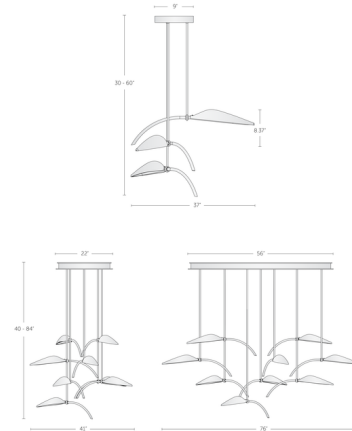

Lightology

lightology.com
866-954-4489
04-10-26

Project: _____
 Company: _____
 Location: _____ Fixture Type: _____
 SPEC #: **BOY1283374**
 Approved On: _____ Approved By: _____

Spire Leaf Multi Light Pendant By Boyd Lighting

Description

The Spire Leaf Multi Light Pendant combines architectural and organic influences for an elegant look that will make for a stunning visual centerpiece in any space. The pendant's porcelain shades are inspired by the shape of church steeples, while the curving brass stems are reminiscent of falling leaves. The shades can be oriented on site to direct the light and ensure the pendant illuminates the space with natural ambiance. **Note:** Due to the weight of the fixture, the 72 inch W pendant requires additional ceiling support. Overall height specified to order: 37 inch pendant from 30 to 60 inches, 72 inch pendant from 48 to 84 inches.

Shown in satin brass / white

Specifications

COLOR	White
BODY FINISH	Satin Brass
WATTAGE	75W
DIMMER	0-10V
DIMENSIONS	37"W x 8.37"H x 37"D
INTEGRATED LED MODULE	3 x LED/25W/120-277V LED

Technical Information