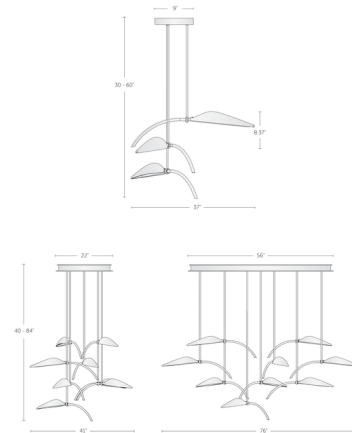

Lightology

lightology.com
866-954-4489
06-04-26

Project: _____
 Company: _____
 Location: _____ Fixture Type: _____
 SPEC #: **BOY1283374**
 Approved On: _____ Approved By: _____

Spire Leaf Multi Light Pendant By Boyd Lighting

Description

The Spire Leaf Multi Light Pendant combines architectural and organic influences for an elegant look that will make for a stunning visual centerpiece in any space. The pendant's porcelain shades are inspired by the shape of church steeples, while the curving brass stems are reminiscent of falling leaves. The shades can be oriented on site to direct the light and ensure the pendant illuminates the space with natural ambiance. **Note:** Due to the weight of the fixture, the 72 inch W pendant requires additional ceiling support. Overall height specified to order: 37 inch pendant from 30 to 60 inches, 72 inch pendant from 48 to 84 inches.

Shown in satin brass / white

Specifications

COLOR	White
BODY FINISH	Satin Brass
WATTAGE	75W
DIMMER	0-10V
DIMENSIONS	37"W x 8.37"H x 37"D
INTEGRATED LED MODULE	3 x LED/25W/120-277V LED

Technical Information