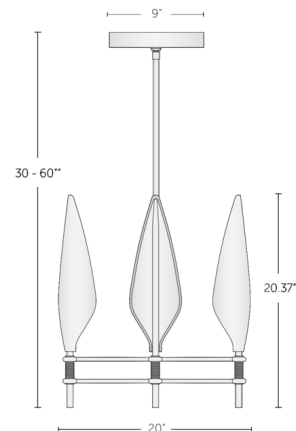

## Spire Pendant By Boyd Lighting

### Description

The Spire Pendant draws upon architectural influences to create an elegant, sculptural expression. The pointed porcelain shades are inspired by towering church steeples and are supported by a triangular frame of turned brass rods. Integrated LED light sources within the rods direct light into the shade, which then reflects outwards to provide pleasant ambient lighting. Overall height specified to order: 30 inch minimum to 60 inch maximum.

### Specifications

COLOR . . . . . White  
BODY FINISH . . . . . Antiqued Boyd Brass  
WATTAGE . . . . . 25W  
DIMMER . . . . . 0-10V  
DIMENSIONS . . . . . 20"W x 20.37"H x 20"D  
INTEGRATED LED MODULE . . . . . 1 x LED/25W/120-277V LED