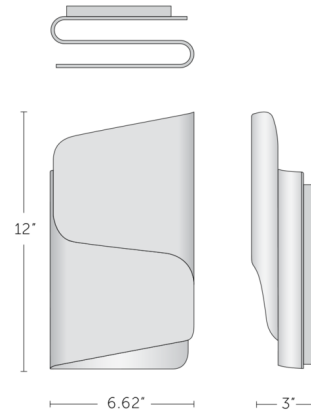

Description

The Taos Wall Sconce creates gentle, ambient light that peeks out from the openings of its folded metal form. The sconce's asymmetrical folds create visual intrigue and a striking modern style that will add an elegant accent to any wall.

Shown in cloud white

Specifications

| | |
|-----------------------|---------------------------|
| COLOR | N/A |
| BODY FINISH | Cloud White |
| WATTAGE | 4.6W |
| DIMMER | Not Dimmable |
| DIMENSIONS | 6.62"W x 12"H x 3"D |
| INTEGRATED LED MODULE | 1 x LED/4.6W/120-277V LED |

Technical Information

| | |
|--------------------|------------------------------|
| PRODUCT DIMENSIONS | Backplate: 6.125"W x 8.375"H |
| COLOR RENDERING | 90 CRI |
| LAMP COLOR | 2700K |
| LUMENS/WATT | 65.22 |
| LUMINOUS FLUX | 300 lumens |