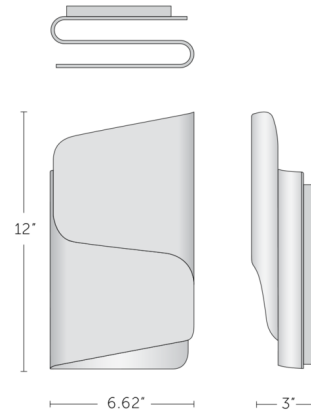

Lightology

lightology.com
866-954-4489
04-24-26

Project: _____

Company: _____

Location: _____ Fixture Type: _____

SPEC #: **BOY1283503**

Approved On: _____ Approved By: _____

Taos Wall Sconce By Boyd Lighting

Description

The Taos Wall Sconce creates gentle, ambient light that peeks out from the openings of its folded metal form. The sconce's asymmetrical folds create visual intrigue and a striking modern style that will add an elegant accent to any wall.

Shown in cloud white

Specifications

COLOR	N/A
BODY FINISH	Cloud White
WATTAGE	4.6W
DIMMER	Not Dimmable
DIMENSIONS	6.62"W x 12"H x 3"D
INTEGRATED LED MODULE	1 x LED/4.6W/120-277V LED

Technical Information

PRODUCT DIMENSIONS	Backplate: 6.125"W x 8.375"H
COLOR RENDERING	90 CRI
LAMP COLOR	2700K
LUMENS/WATT	65.22
LUMINOUS FLUX	300 lumens

CLICK TO VIEW PRODUCT

Notes: