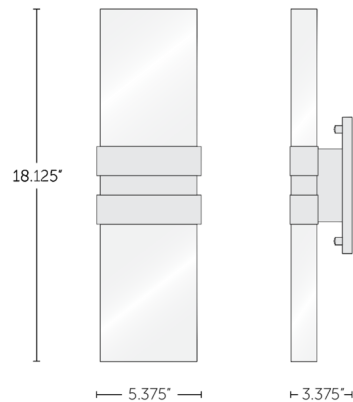

### Specifications

COLOR	Clear Bubble
BODY FINISH	Antiqued Boyd Brass
WATTAGE	6W
DIMMER	0-10V
DIMENSIONS	5.37"W x 18.12"H x 3.12"D
INTEGRATED LED MODULE	1 x LED/6W/120-277V LED

### Technical Information

PRODUCT DIMENSIONS	Backplate: 5"W x 7"H
COLOR RENDERING	90 CRI
LAMP COLOR	2700K
LUMENS/WATT	83.33
LUMINOUS FLUX	500 lumens

CLICK TO VIEW PRODUCT

Notes: